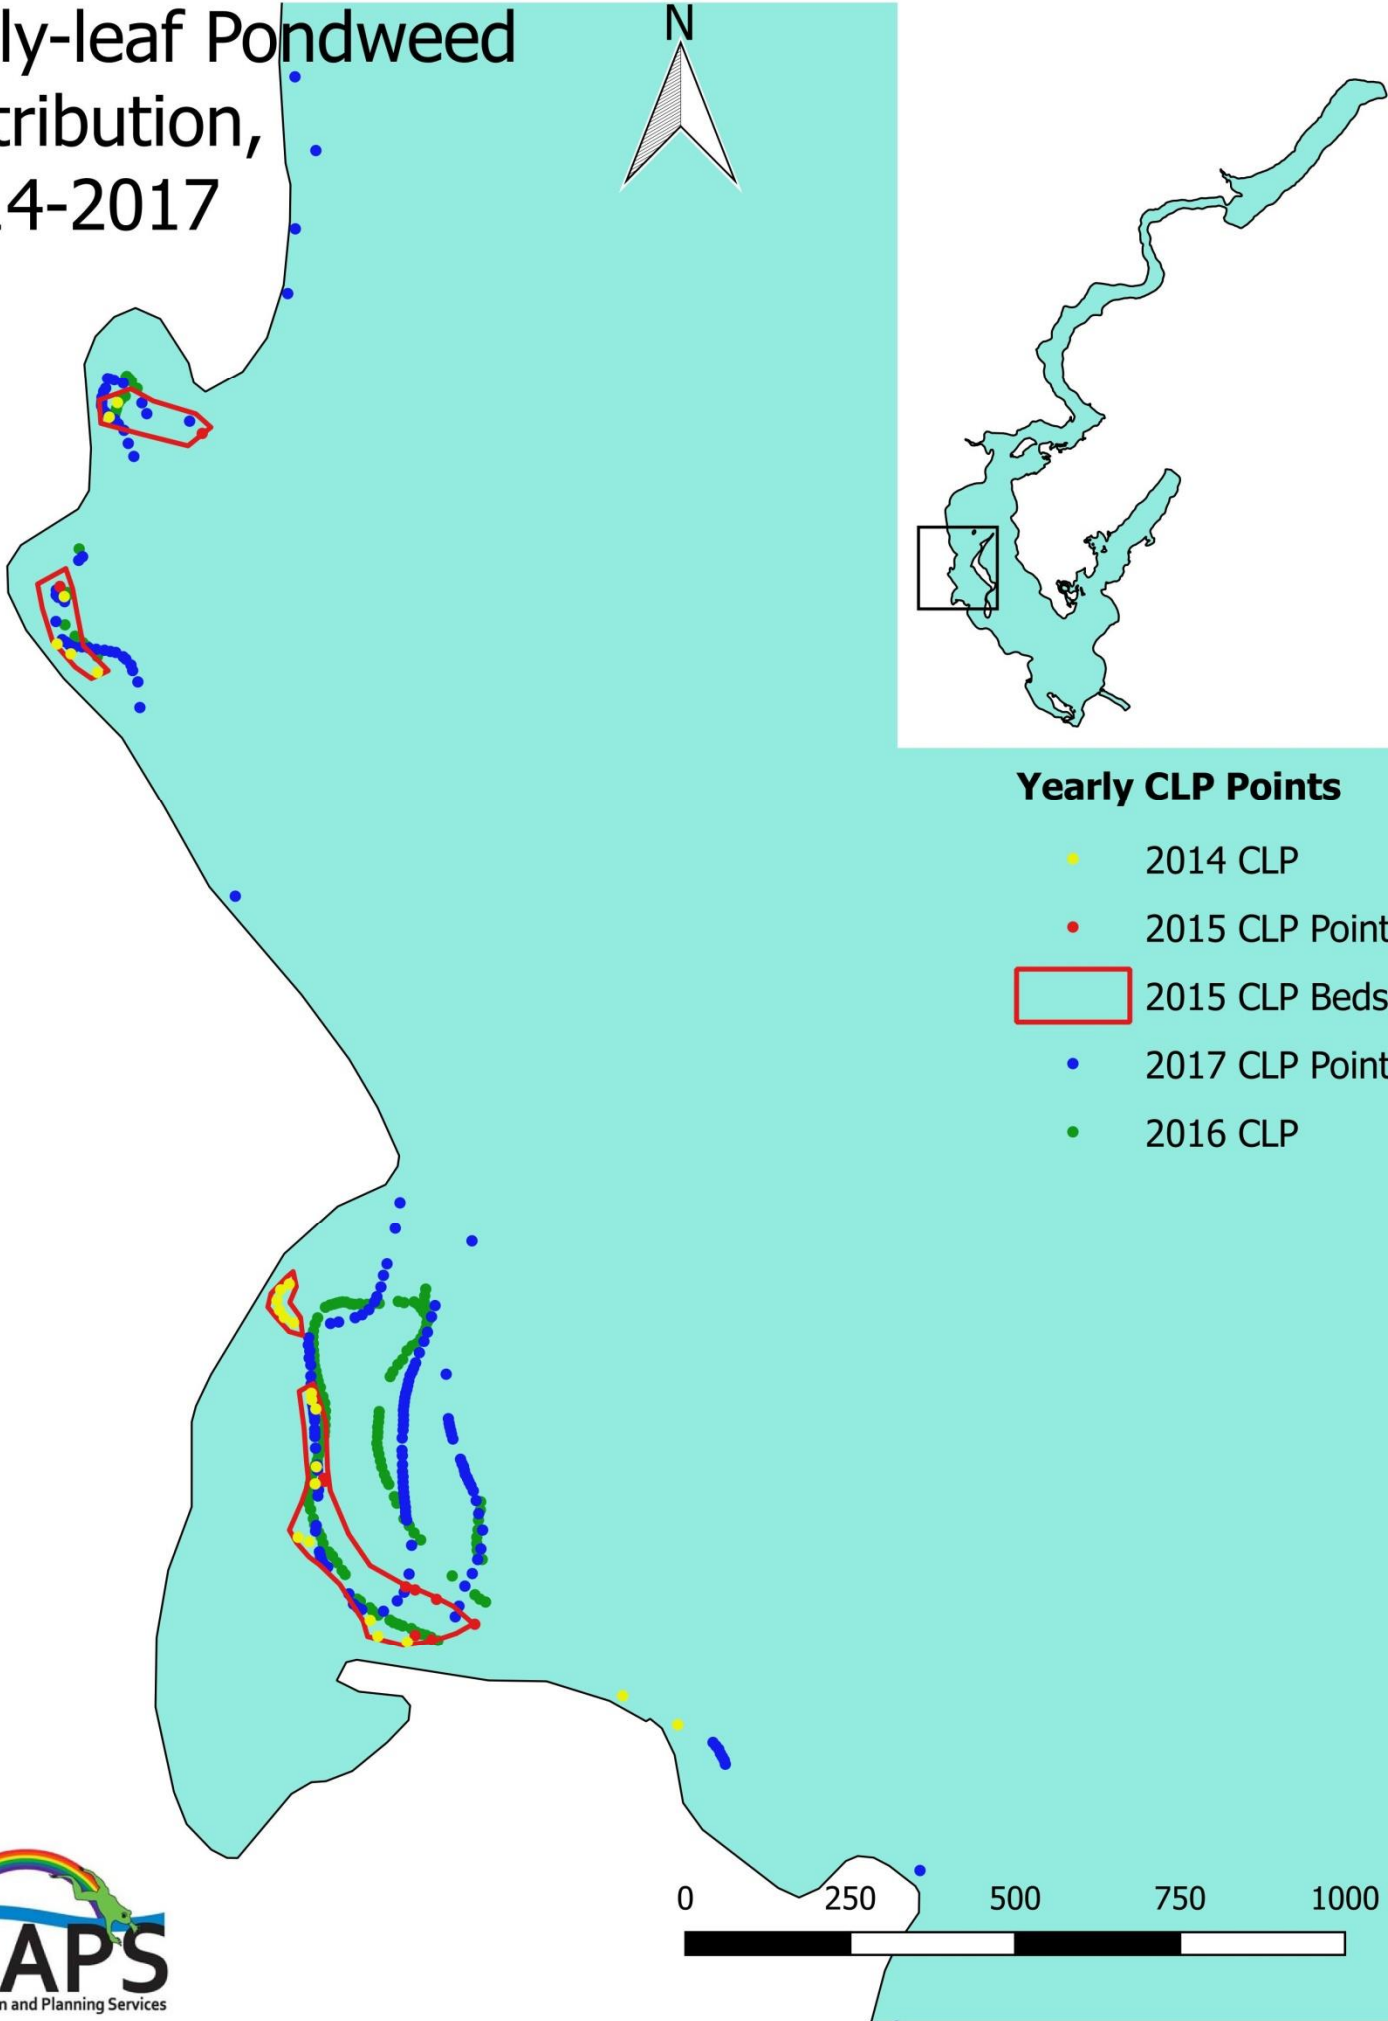

Curly-leaf Pondweed Distribution, 2014-2017