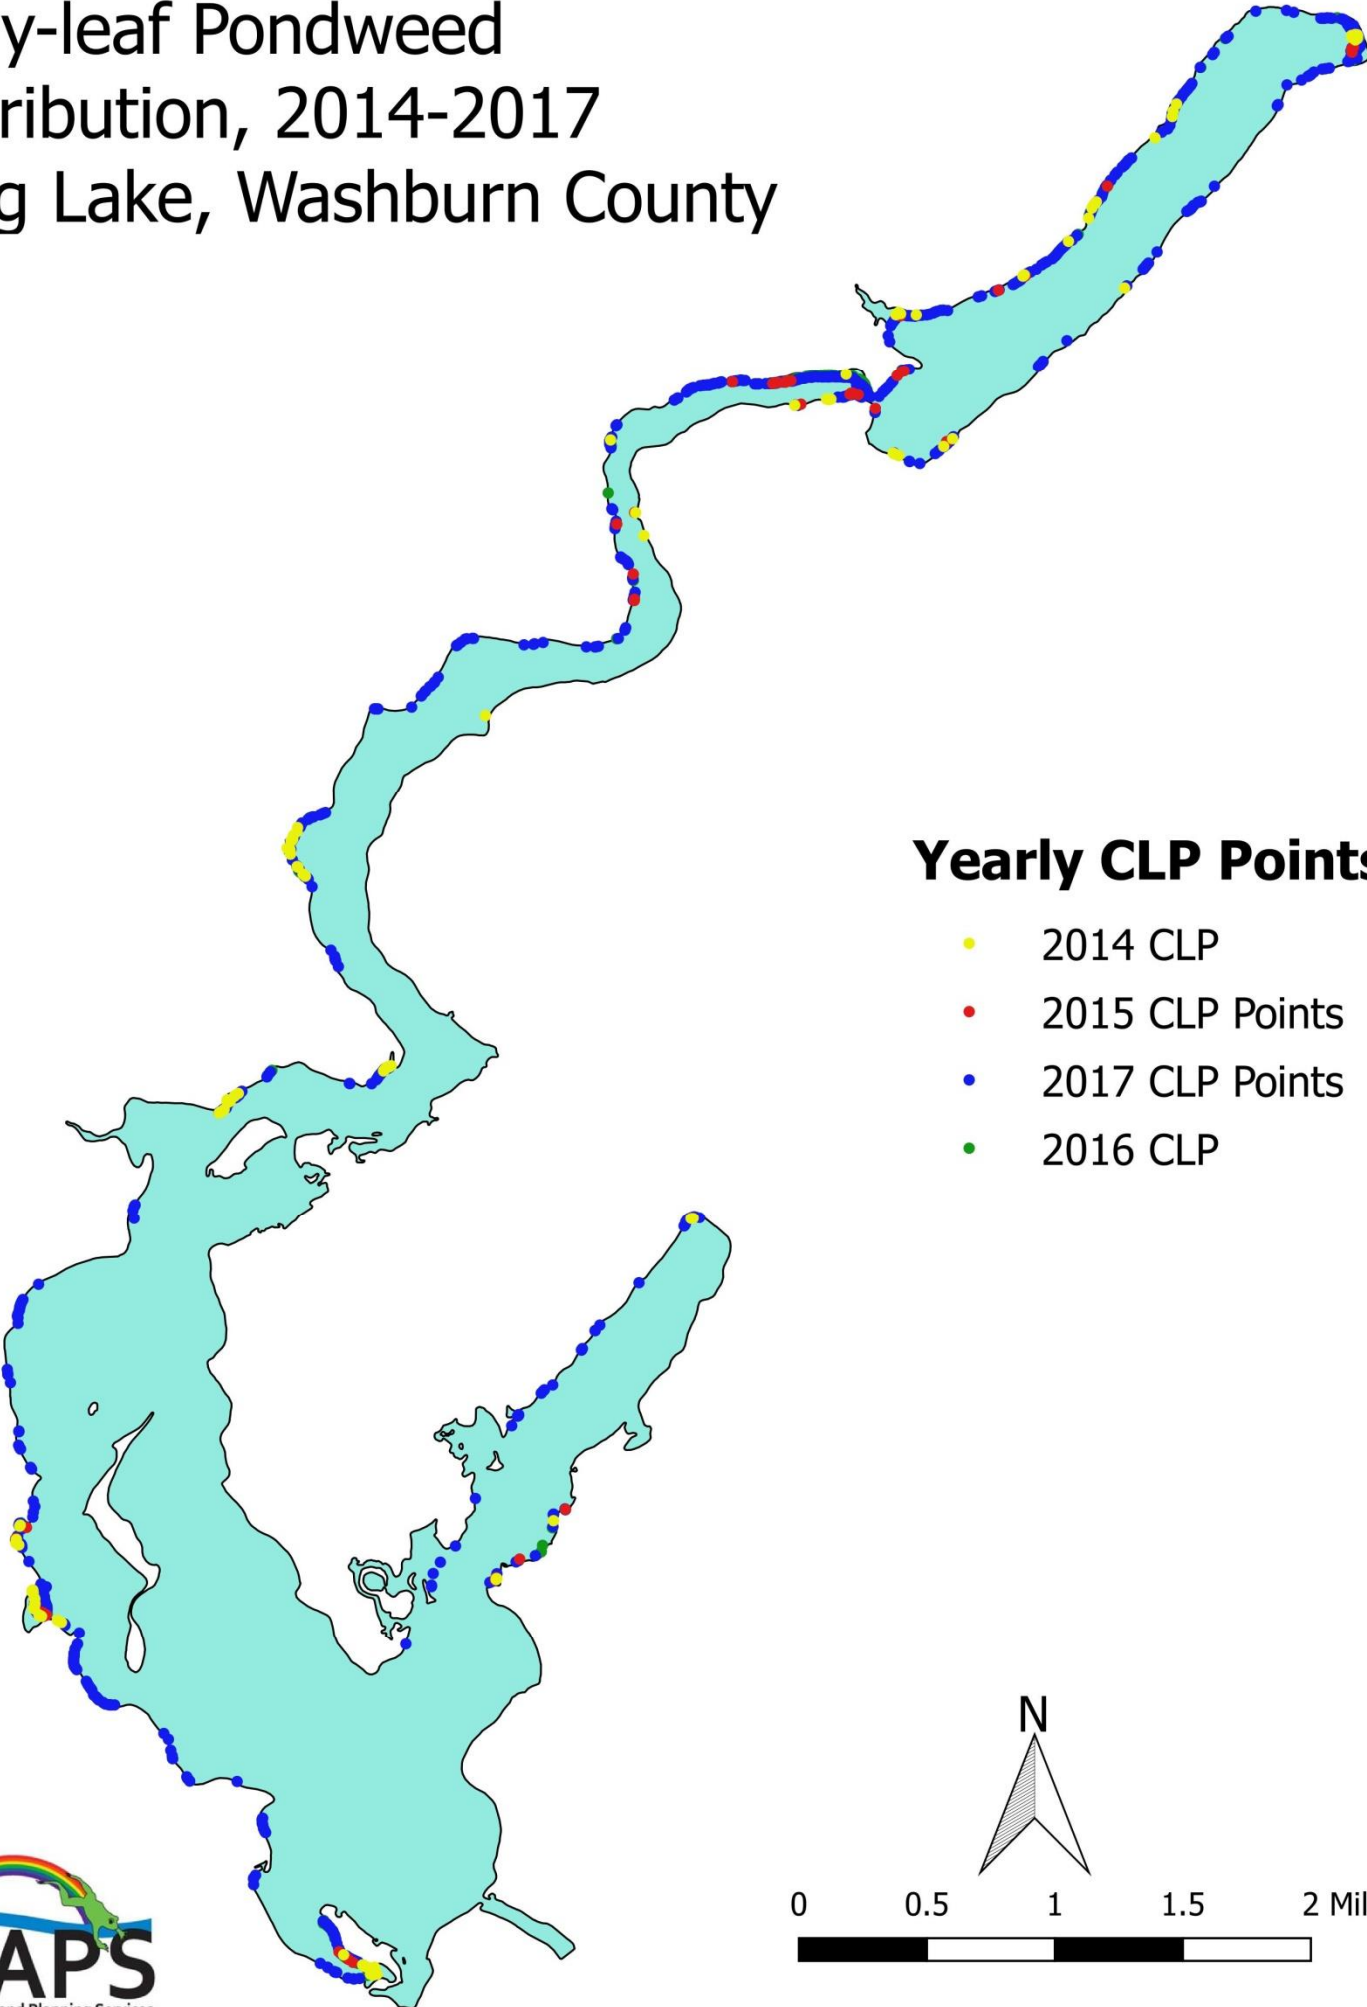

# Curly-leaf Pondweed Distribution, 2014-2017 Long Lake, Washburn County

### Yearly CLP Points

- 2014 CLP
- 2015 CLP Points
- 2017 CLP Points
- 2016 CLP

# Curly-leaf Pondweed Distribution, 2014-2017