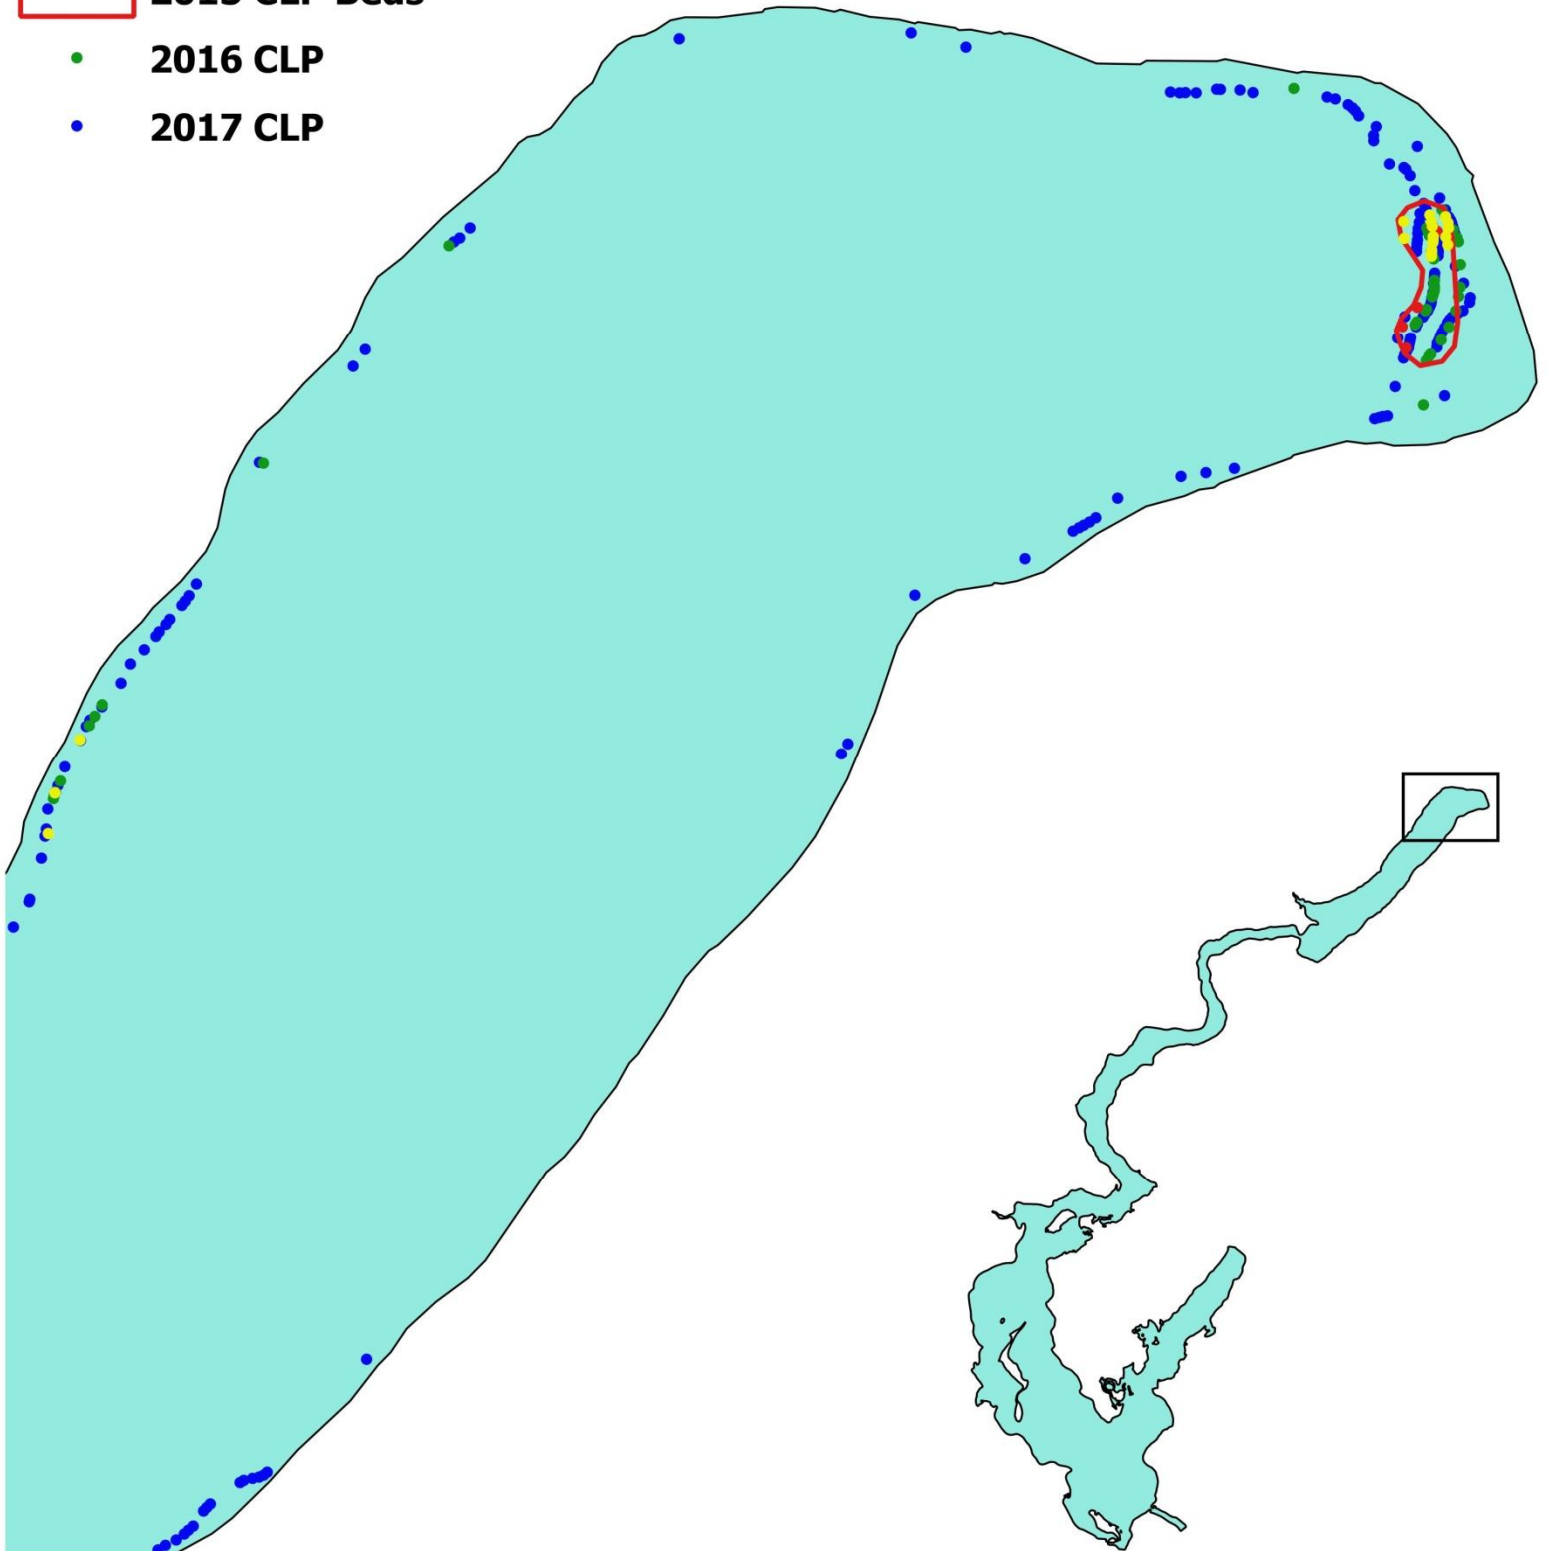

# Curly-leaf Pondweed Distribution, 2014-2017 Long Lake, Washburn County

### Yearly CLP Points

- 2014 CLP
- 2015 CLP Points
- 2017 CLP Points
- 2016 CLP

# Curly-leaf Pondweed Distribution, 2014-2017