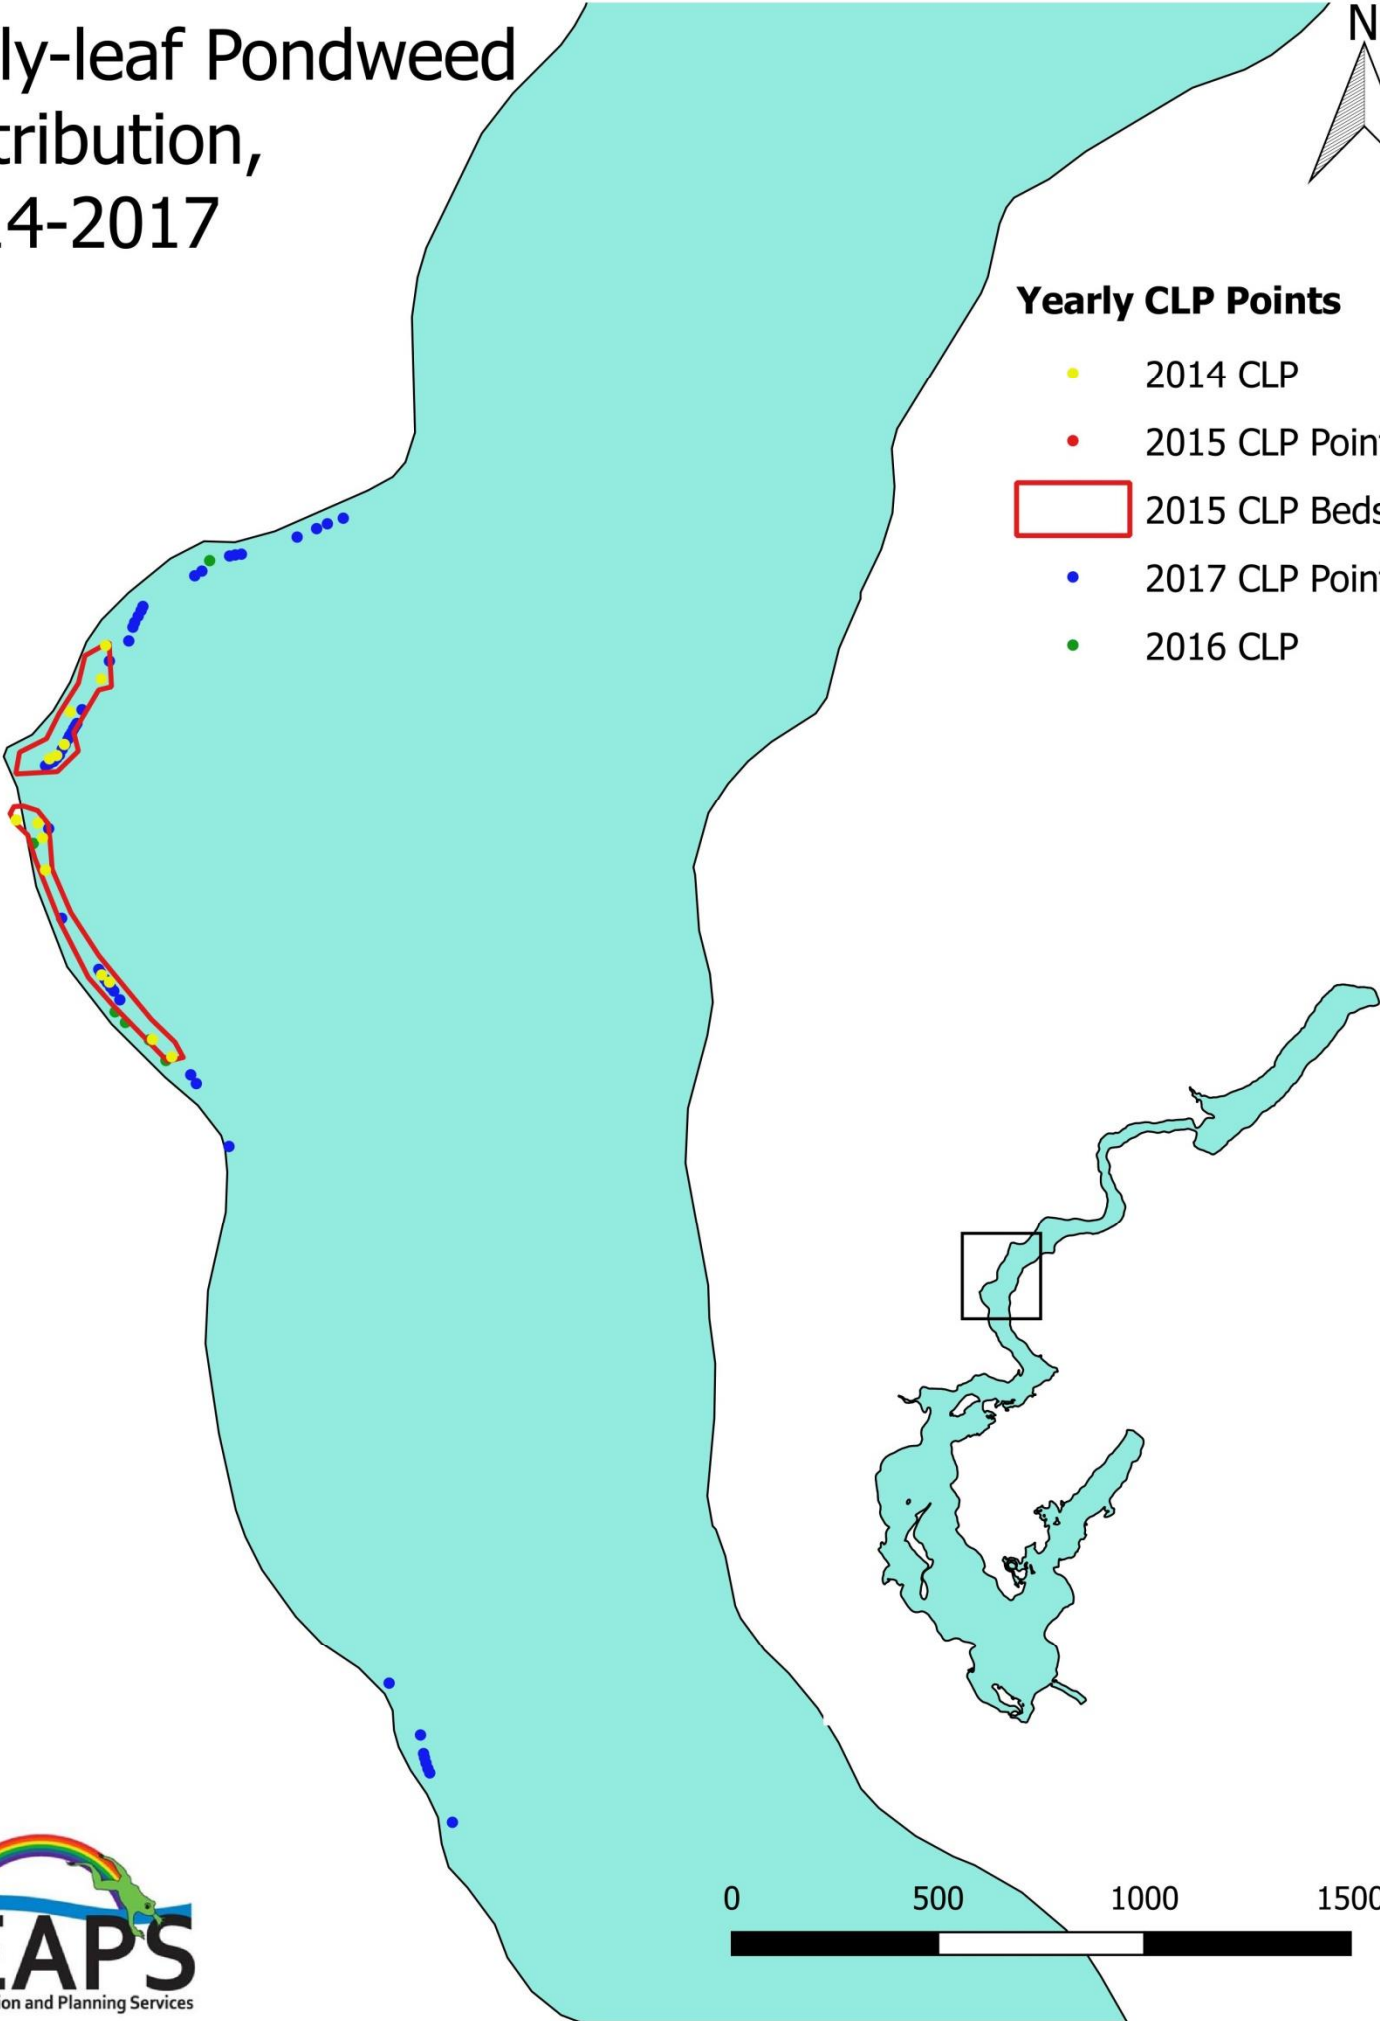

Curly-leaf Pondweed Distribution, 2014-2017

Yearly CLP Points

- 2014 CLP
- 2015 CLP Points
- 2015 CLP Beds
- 2017 CLP Points
- 2016 CLP