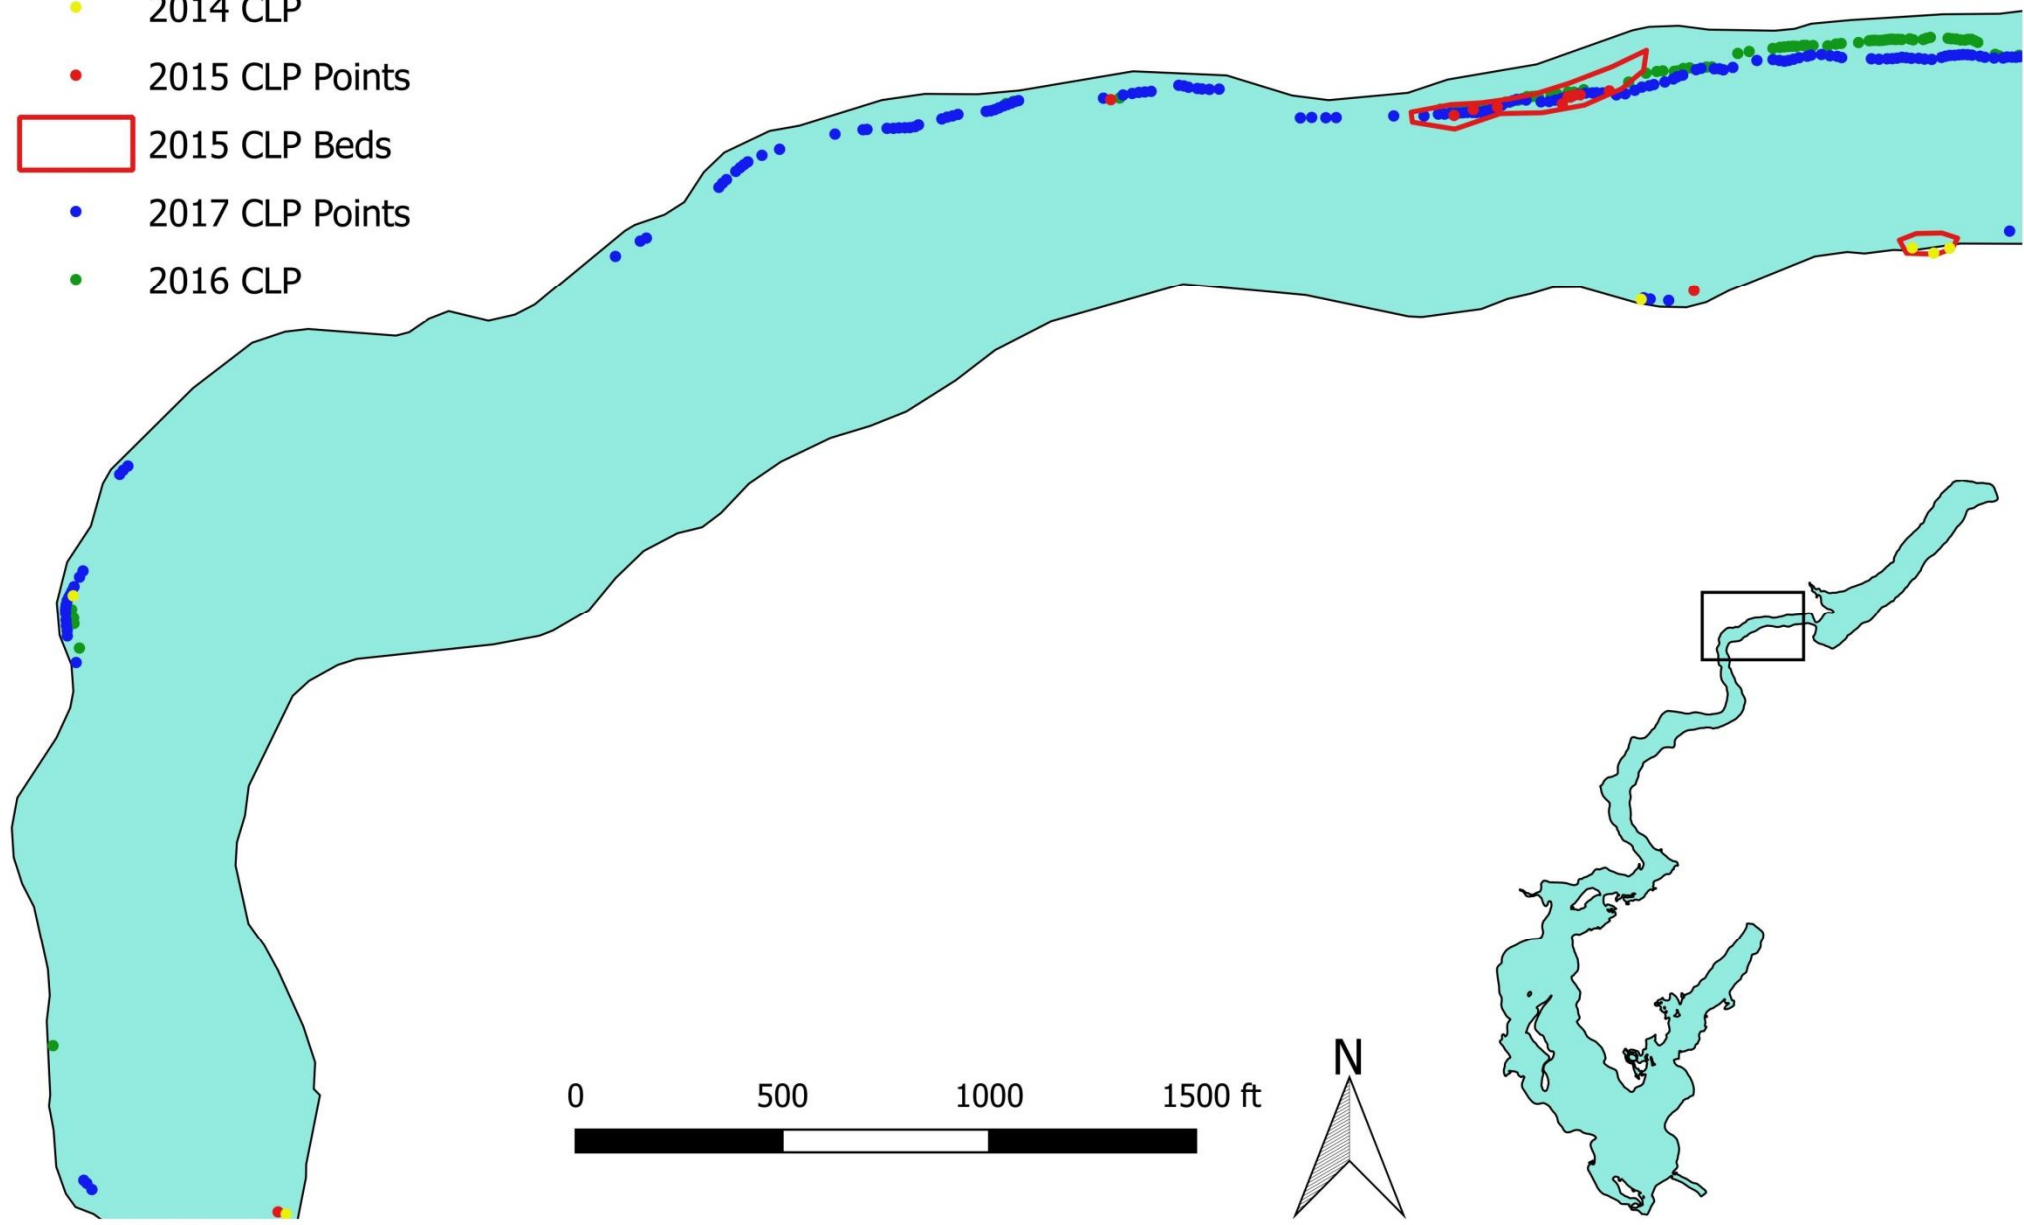

Yearly CLP Points

- 2014 CLP
- 2015 CLP Points
- 2015 CLP Beds
- 2017 CLP Points
- 2016 CLP